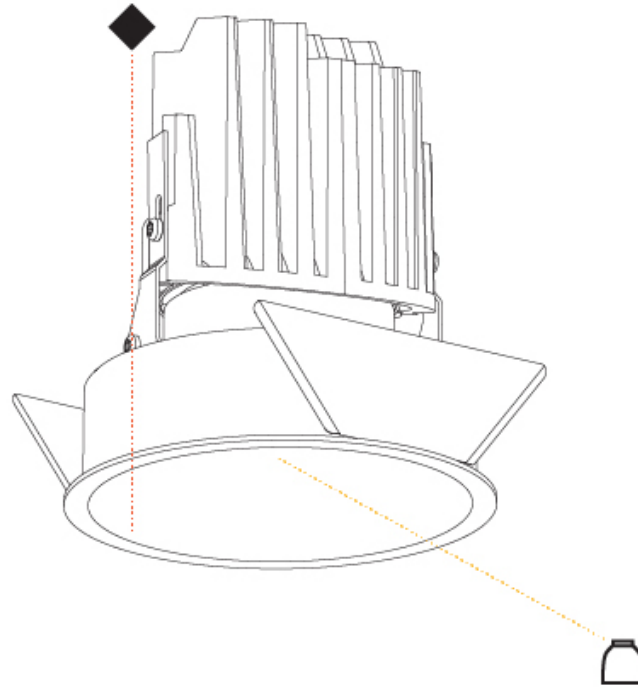

BIONIQ ROUND DEEP RECESSED

A35544-

PROJECT

TYPE

SPECIFIER

QUANTITY

DATE